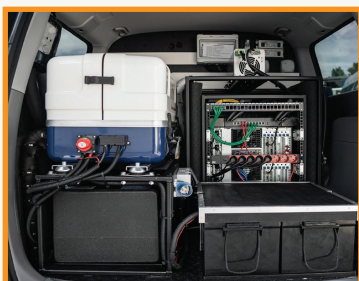

MINI VAN PALADIN MH SERVICE

THE SERVER RACK FEATURES OUR WORLDWIDE UNIQUE SWING RACK

Ingenious engineering, worldwide unique concepts and a specially developed server rack allows the integration of highly sensitive IT-systems into a vehicle that is continuously exposed to vibrations and shocks. Our unique suspension system ensures that there is no damage to the special electronic components whilst on the move!

Only with our worldwide unique Swing Rack can we guarantee the long-term safe operation of IT equipment and servers in a moving vehicle.

With 2 complete workplaces and a specially constructed rotatable seat for a 3rd person for team management. Separate office and technical areas give maximum noise insulation ensuring comfortable working environments.

Completely independent energy supply system and UPS with up to 10 hour battery backup. Generator provides power for 99 hours independent use with special silent mode. Our worldwide unique Swing Rack enables the long-term secure operation of IT equipment and servers in a moving vehicle.